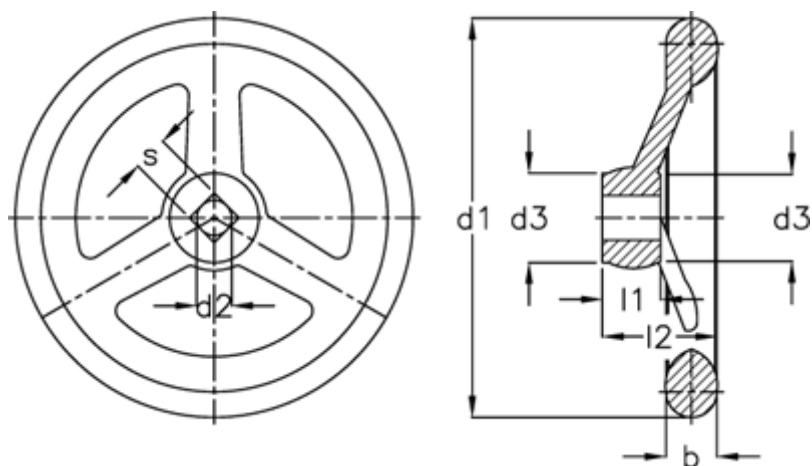

# Data Sheet

Article number: 20301299

Description: E+G Handwheel  
DIN 950-GG-125-B12-A

## Measures

b	= 16
d1	= 125
d2 H7	= 12
d3	= 28
l1	= 18
l2	= 36
Number of spokes	= 3